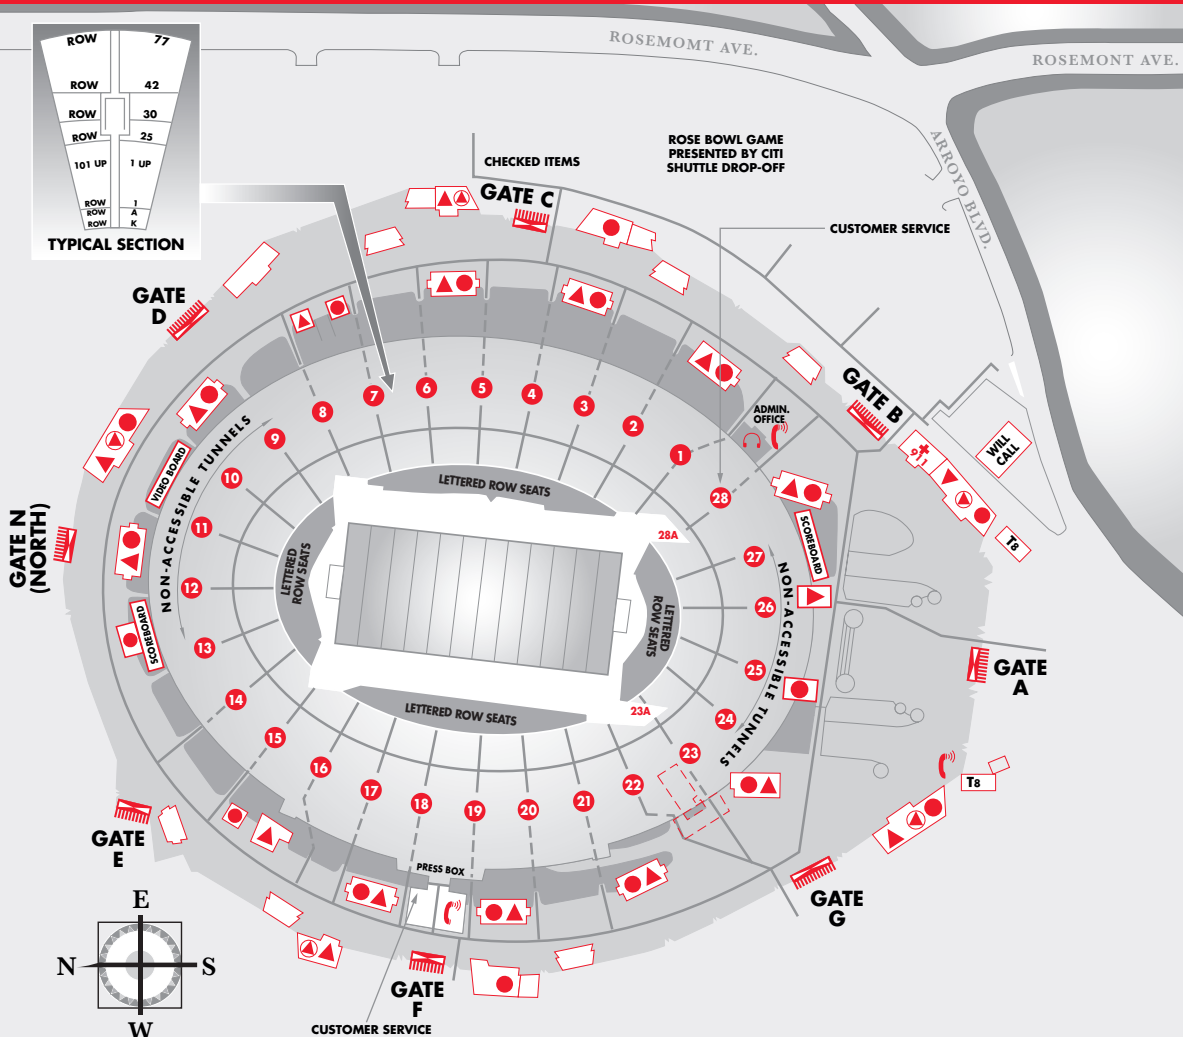

ROSE BOWL STADIUM

MAP LEGEND

ALL GATES ARE ACCESSIBLE EXCEPT GATE "E"

ALL TUNNELS ARE ACCESSIBLE EXCEPT 9-13 AND 24-27

- ACCESSIBLE PATHWAY
- - - ACCESSIBLE PATHWAY THROUGH TUNNELS
- T8** PLAYER / GUEST WILL CALL

ALL RESTROOMS / DRINKING FOUNTAINS ARE ACCESSIBLE

- MEN'S RESTROOM
- WOMEN'S RESTROOM
- UNISEX / TODDLER / ATTENDANT RESTROOM

ALL PHONES AND TDD'S ARE ACCESSIBLE

- COURTESY TELEPHONES HEARING AID COMPATIBLE
- TELECOMMUNICATION DEVICES FOR THE DEAF
- ASSISTIVE LISTENING DEVICES AT TUNNEL 28
- FIRST AID
- POLICE